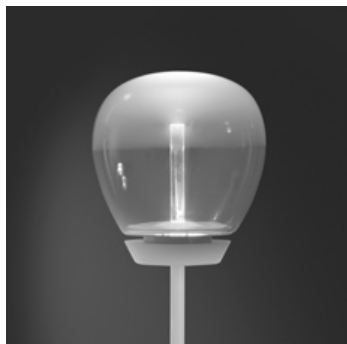

PRODUCT DATA SHEET

Empatia 26 Floor 19W 3000K

DESIGN BY:

Carlotta de Bevilacqua , Paola Di Arianello
2013

MATERIALS:

DESCRIPTION:

Empatia is inspired by the association between the great glass-blowing tradition and the LED technology of Artemide. High interest in the expression potentials of this material resulted into co-operation with master glass blowers to gain full control of the special suppleness of Venetian glass and to work on the balance between surface and light, between subtle densities and transparencies. Hence clear, pure craft objects, each of them unique in all respects. Transparency and opacity are wisely dosed to obtain a glass that reflects light without glaring and without losing efficiency. Hence optical device, whose heart is a high-performance LED-based light engine created separately from the glass emission body in favor of higher thermal efficiency and performance. Light is controlled with maximum yield and driven towards the glass diffuser through a transparent pipe with a very low absorption coefficient.

SELECT

LED

White

PRODUCT CODE

1820010A

Light emission

Dimmable + -

TECHNICAL DATA SHEET

FEATURES

Product name:	Empatia 26 Floor 19W 3000K
Article Code:	1820010A
Colour:	White
Series:	Design

DIMENSIONS

Height:	cm 150
Cutout width:	cm 26
Impact Resistance:	N/D
Glow Wire Test:	650°C °

DIMENSIONS

LAMPS INCLUDED

Category:	LED COB
Watt:	16 W
Typology:	1
Color temperature (K):	3000K
Class:	A

COLOUR

LUMINAIR

Watt:	16W
-------	-----

AWARDS

_2014 Wallpaper Design Awards _2014 iF Product Design Award Deutschland