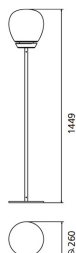

PRODUCT DATA SHEET

Empatia 26 Floor 19W 3000K

DESIGN BY:

Carlotta de Bevilacqua , Paola Di Arianello
2013

MATERIALS:

DESCRIPTION:

Empatia is inspired by the association between the great glass-blowing tradition and the LED technology of Artemide. High interest in the expression potentials of this material resulted into co-operation with master glass blowers to gain full control of the special suppleness of Venetian glass and to work on the balance between surface and light, between subtle densities and transparencies. Hence clear, pure craft objects, each of them unique in all respects. Transparency and opacity are wisely dosed to obtain a glass that reflects light without glaring and without losing efficiency. Hence optical device, whose heart is a high-performance LED-based light engine created separately from the glass emission body in favor of higher thermal efficiency and performance. Light is controlled with maximum yield and driven towards the glass diffuser through a transparent pipe with a very low absorption coefficient.

SELECT

LED

White

PRODUCT CODE

1820010A

Light emission

Dimmable + -

TECHNICAL DATA SHEET

FEATURES

Product name:	Empatia 26 Floor 19W 3000K
Article Code:	1820010A
Colour:	White
Series:	Design

DIMENSIONS

Height:	cm 150
Cutout width:	cm 26
Impact Resistance:	N/D
Glow Wire Test:	650°C °

DIMENSIONS