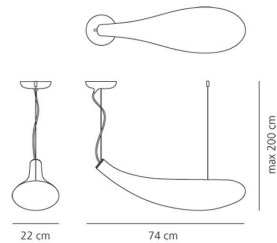

### TECHNICAL DATA SHEET

**FEATURES**

Product name:	Cosmic Mugg - Fluo
Article Code:	<b>1629010A</b>
Colour:	White
Material:	Blown glass, polished aluminium
Series:	Design
Environment:	Indoor
Area contract:	Private Residence

**OPTICS**

Emission:	Diffused
-----------	----------

**DIMENSIONS**

Length:	cm 74
Width:	cm 22
Max Height from ceiling:	cm 200
Cutout shape:	

**LAMPS INCLUDED**

Category:	FLUO
Number:	1
Lbs:	TC-LEL
Watt:	55
Socket:	2G11
Type:	FSDH
Luminous Flux (lm):	4800
Colour Rendering:	85
Colour temperature (K):	3000
Duration (h):	12000

**DIMENSIONS****LAMP****LUMINAIR**

Voltage:	220V-240V
----------	-----------