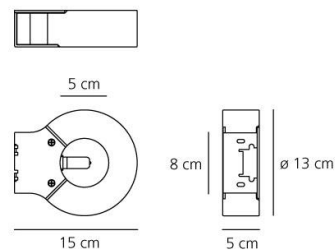

Lamp included.

Light emission

● Direct/indirect

TECHNICAL DATA SHEET

FEATURES

Product name:	Frost
Article Code:	1073010A
Colour:	Transparent
Material:	Polished chromed steel, moulded transparent glass
Series:	Design
Environment:	Indoor
Area contract:	Private Residence

OPTICS

Emission:	Direct/indirect
-----------	-----------------

DIMENSIONS

Length:	cm 15
Height:	cm 5
Cutout width:	cm 13
Cutout shape:	

LAMPS INCLUDED

Category:	HALO
Number:	1
Lbs:	Qt14
Watt:	60
Socket:	G9
Type:	Hsgst/c/ub
Colour Rendering:	1a
Colour temperature (K):	2800

DIMENSIONS

LAMP

LUMINAIR

Voltage:	220V-240V
----------	-----------