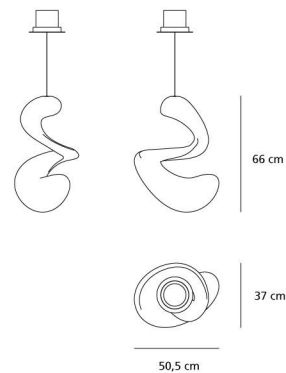

Available as single element or composed of more overlapping modules.

Light emission

Diffused

TECHNICAL DATA SHEET

FEATURES

Product name:	Nearco incasso a soffitto Led
Article Code:	1724010A
Colour:	White
Material:	Polyethylene, aluminium
Series:	Design
Environment:	Indoor

OPTICS

Emission:	Diffused
-----------	----------

DIMENSIONS

Length:	cm 50.5
Width:	cm 37
Height:	cm 66
Cutout shape:	Rounded

LAMPS INCLUDED

Category:	LED
Watt:	22
Typology:	Led
Color Rendering:	N/s

DIMENSIONS**LAMP**