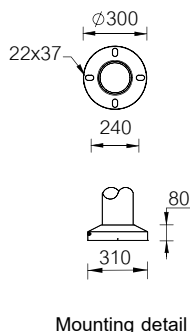

DIMENSION

Mounting detail

LAMP

- 18 LED

Arizona light column dia 160mm LED

Model No.	Lamp	Light output	Efficacy	LED colour	Power W	Weight	Dimmable 1-10V
<input type="checkbox"/> AR-21011-W27	18 LED	1303 lm	45 lm/w	2700K	30	23.3 kg.	-
<input type="checkbox"/> AR-21011-W30	18 LED	1818 lm	48 lm/w	3000K	30	23.3 kg.	-
<input type="checkbox"/> AR-21011-W40	18 LED	1832 lm	50 lm/w	4000K	30	23.3 kg.	-