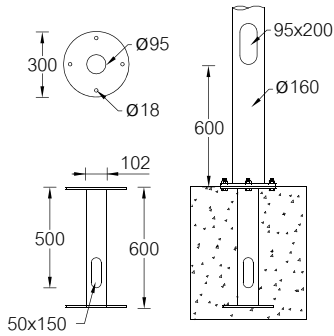

DIMENSION

Mounting detail

LAMP

- 18 LED

Arizona light column dia 160mm LED

Model No.	Lamp	Light output	Efficacy	LED colour	Power W	Weight	Dimmable 1-10V
<input type="checkbox"/> AR-21011-W27	18 LED	1303 lm	45 lm/w	2700K	30	23.3 kg.	-
<input type="checkbox"/> AR-21011-W30	18 LED	1818 lm	48 lm/w	3000K	30	23.3 kg.	-
<input type="checkbox"/> AR-21011-W40	18 LED	1832 lm	50 lm/w	4000K	30	23.3 kg.	-

AR-2101-W

Arizona light column dia160mm. LED

ACCESSORIES

Root mount kit for installation

A20691

AVAILABLE COLOUR

LIGHTING SIMULATION

PHOTOMETRIC DATA