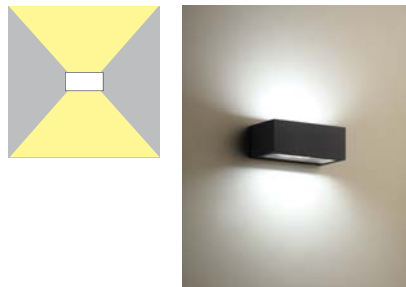

LIGHTING SIMULATION