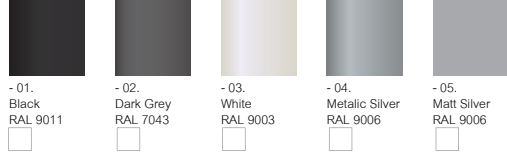

GI-

Gino 3, 5 rectangular wall up-down light

AVAILABLE COLOUR