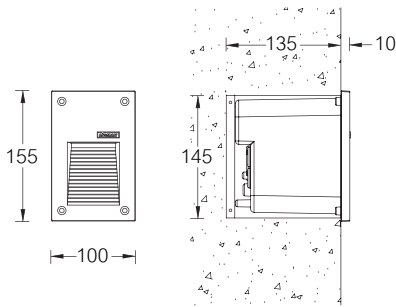

Rado 1 recessed location light

IP65 ◆▲▲/EN 60598/CLASS I Ⓢ / ▽ / CE / IK09

PRODUCT TYPE

Recessed wall Luminaire

A range of rectangular and square wall recessed luminaires, with an indirect optical system, offering high vandal resistance. Suitable for indoor or outdoor applications. A recessed lamp eliminates all discomfort glare. Light is directed to the ground, providing illumination where it is needed and minimizing light spill. The luminaires have features such as long life, limited maintenance and constant lifetime performance.

DIMENSION

LAMP

- TC-D 10w.
- 1 LED

Rado 1

Model No.	Lamp	Holder	Lumen	Weight	CCG	*ECG
<input type="checkbox"/> RA-40271	TC-D 10w.	G24d-1	600	1.0 kg.	•	•

Rado 1 LED

Model No.	Lamp	Light output	Efficacy	LED colour	Power W	Weight	Dimmable 1 - 10V
<input type="checkbox"/> RA-40531-W27	1 LED	57 lm	13 lm/w	2700K	5	1.0 kg.	-
<input type="checkbox"/> RA-40531-W30	1 LED	61 lm	14 lm/w	3000K	5	1.0 kg.	-
<input type="checkbox"/> RA-40531-W40	1 LED	66 lm	15 lm/w	4000K	5	1.0 kg.	-