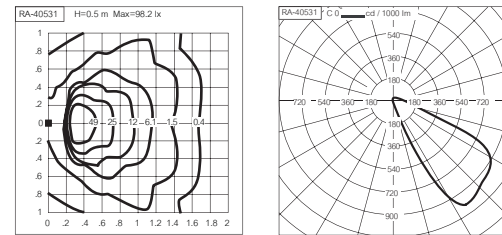

PHOTOMETRIC DATA