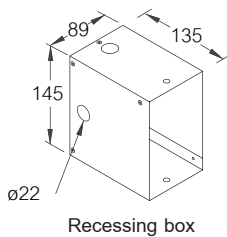

DIMENSION

LAMP

- TC-D 10w.
- 1 LED

Rado 1

Model No.	Lamp	Holder	Lumen	Weight	CCG	*ECG
<input type="checkbox"/> RA-40271	TC-D 10w.	G24d-1	600	1.0 kg.	•	•

Rado 1 LED

Model No.	Lamp	Light output	Efficacy	LED colour	Power W	Weight	Dimmable 1 - 10V
<input type="checkbox"/> RA-40531-W27	1 LED	57 lm	13 lm/w	2700K	5	1.0 kg.	-
<input type="checkbox"/> RA-40531-W30	1 LED	61 lm	14 lm/w	3000K	5	1.0 kg.	-
<input type="checkbox"/> RA-40531-W40	1 LED	66 lm	15 lm/w	4000K	5	1.0 kg.	-