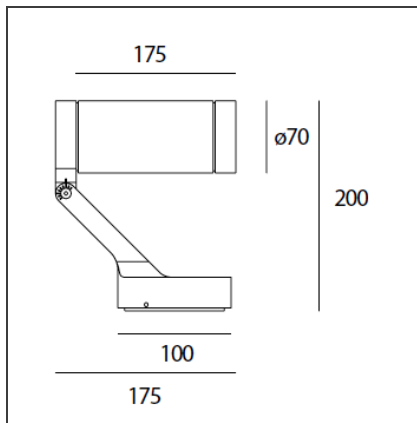

Obice - 34° 3000K - Black

IP65 

TECHNICAL DRAWINGS

DESIGN BY

Alessandro Pedretti

DESCRIPTION

Lights fixture with high-performance LED light sources. Wall installation. Composed by: body, adjustable joint, terminal board and protective screen. Body in injection mould of aluminium. Terminal base and adjustable joint in injection mould of aluminium. Flange, protection screen in tempered glass, 4mm-thick, with black opal serigraphy. 24Vdc remote driver. White monochromatic LEDs available in 2 colour temperatures: Warm = 3000K Neutral = 4000K Tilting angle +35°/-125° Rotation on horizontal axis: 359°. Wiring to be carried out by means of a plug located in the terminal base. IP Rating IP65. Insulation class I (Obice), insulation class III (Obice mini). Technical features of light fixtures in compliance with EN60598-1. Installation must be carried out by specialized personnel. Carefully follow the instructions.

FEATURES

Article Code:	T430534W10	Material:	Steel, silk screened
Colour:	Black	Series:	glass
Installation:	Wall, Ceiling		Outdoor

DIMENSIONS

Length:	cm 17.5
Height:	cm 20
Weight:	cm 1.2

INCLUDED SOURCES

Category:	LED	Color temperature (K):	3000K
Number:	1	Efficacy:	17lm/W
Watt:	10W		
Delivered lumens output (lm):	378lm		
Type:	1		
Class:	A		