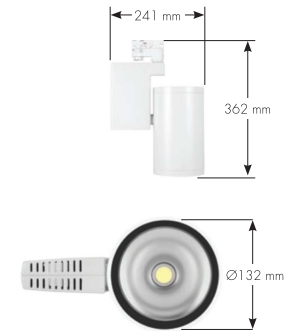

lumenalpha™ spot large

FULLY ADJUSTABLE, HIGH-OUTPUT LED SPOTLIGHT

The Lumenalpha Spot Large is a fully adjustable, high-output LED spotlight. Delivering up to 5000 lm, the luminaire provides a more flexible alternative to metal halide, with longer life, improved colour stability and lower energy consumption. It is available with Lumentalk, which allows digital dimming of individual luminaires over existing track installations. The luminaire offers a choice of outputs, beam angles, colour rendering options and accessories.

Performance summary

Based on Narrow (20°), 4000K, CRI 80+ (220/240V)

Nominal output [lm]	Delivered output [lm]	Power [W]	Efficacy [lm/W]
700	700	6,5	108
1000	921	8	115
1300	1,252	11	114
2000	1,952	17	115
3000	2,928	28	105
4000	3,839	41	94
5000	4,530	52	87